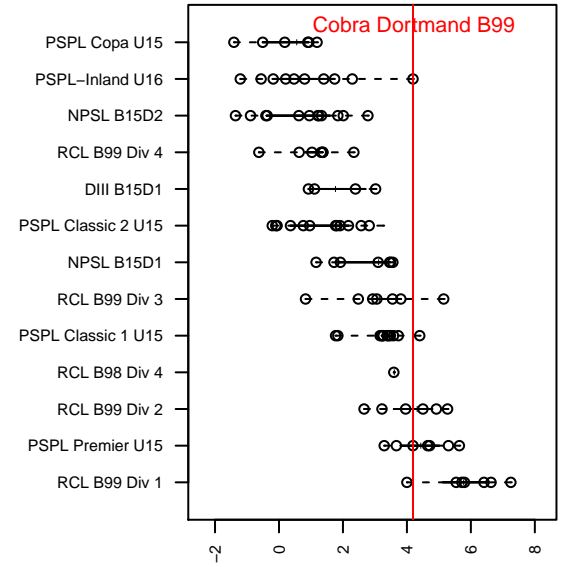

Cobra Dortmund B99

Cobra Premier Soccer
Othello, WA
B99 total strength=1536
attack=14.24 defense=11.57
fall league = PSPL-Inland U16

alt names used:

Venues played:
2014 Puyallup Valley Kick-off U16
2014 PSPL-Inland U16

**attack and defense variance (black dot)
relative to other teams
and top 10 in region**

**attack and defense rating
relative to others at age
and all opponents in last 13 months**

Performance relative to 13 month average