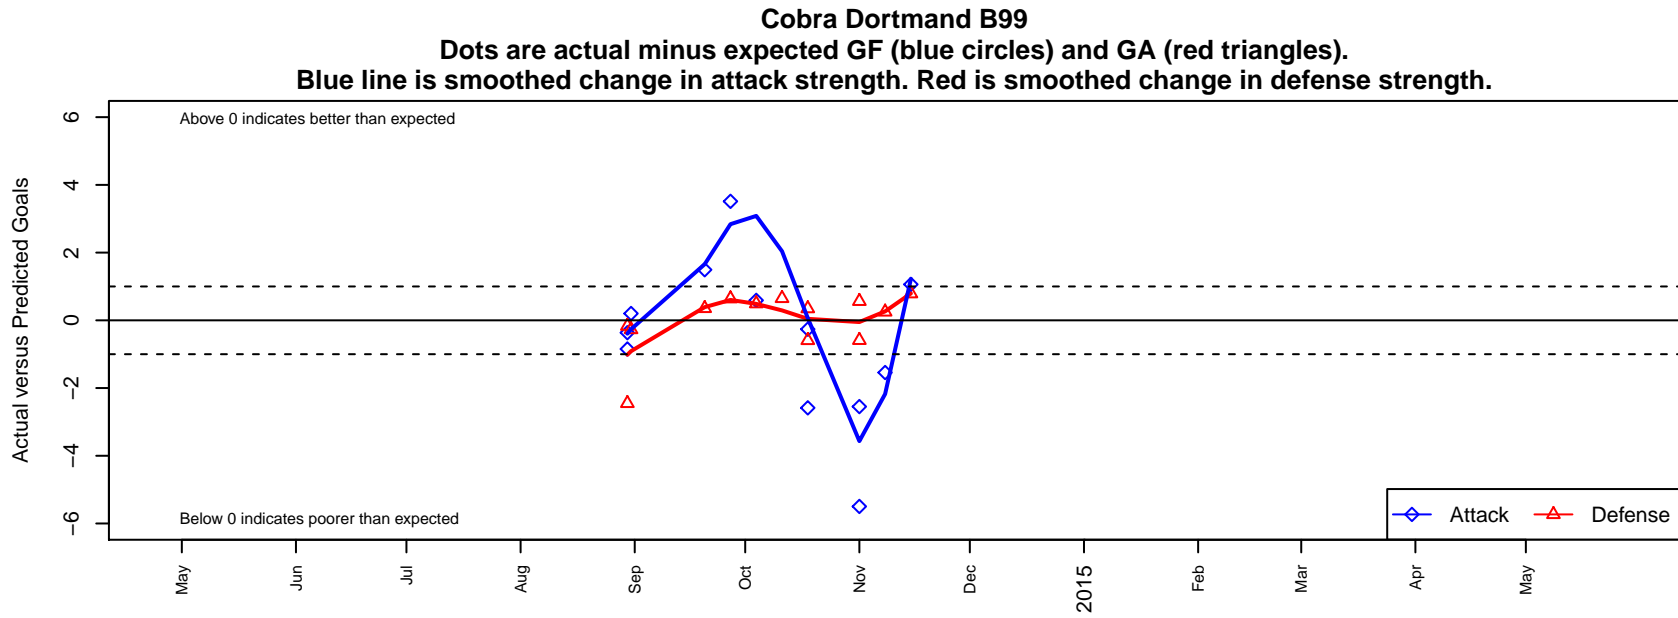

Cobra Dortmund B99

Cobra Premier Soccer
Othello, WA
B99 total strength=1536
attack=14.24 defense=11.57
fall league = PSPL-Inland U16

alt names used:

Venues played:
2014 Puyallup Valley Kick-off U16
2014 PSPL-Inland U16

**attack and defense variance (black dot)
relative to other teams
and top 10 in region**

**attack and defense rating
relative to others at age
and all opponents in last 13 months**

Performance relative to 13 month average